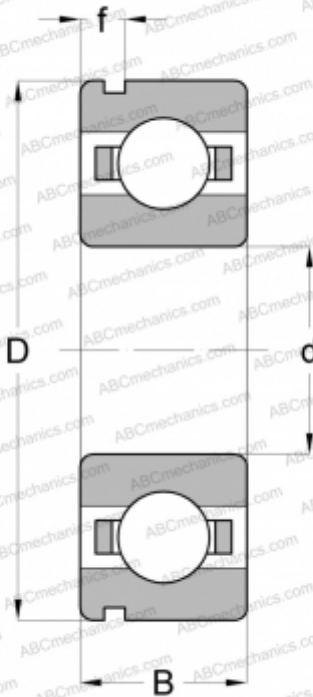

6204 N SKF

Deep groove ball bearings

TYPE: Ball bearings, Radial ball bearings, Single row, With snap ring groove, Open

Technical specification

DIMENSIONS, MM

d	20,000
D	47,000
B	14,000

WEIGHT, KG

0,110

MANUFACTURER

[SKF](#)

INTERCHANGE

ABC	6204 N
-----	------------------------

CALCULATION DATA

Basic dynamic load rating, C	13,500 kN
Basic static load rating, Co	6,550 kN
Fatigue load limit, Pu	0,280 kN
Reference speed	32000 r/min
Limiting speed	20000 r/min