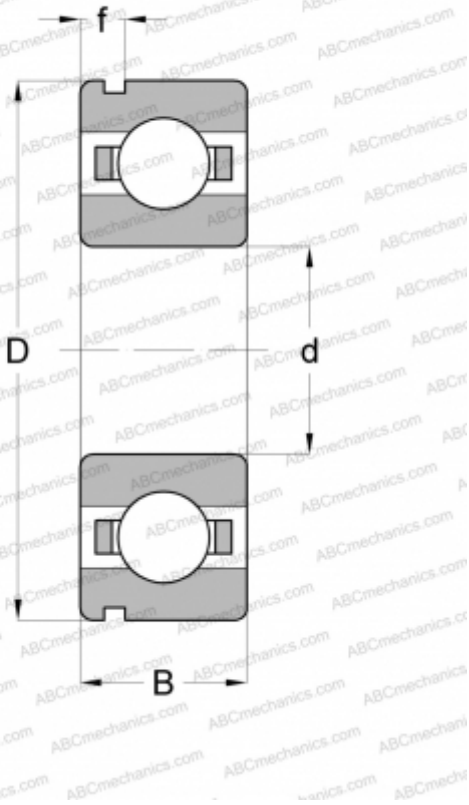

6304 N SKF

Deep groove ball bearings

TYPE: Ball bearings, Radial ball bearings, Single row, With snap ring groove, Open

Technical specification

DIMENSIONS, MM

d	20,000
D	52,000
B	15,000

WEIGHT, KG

0,140

MANUFACTURER

[SKF](#)

INTERCHANGE

ABC	6304 N
-----	------------------------

CALCULATION DATA

Basic dynamic load rating, C	16,800 kN
Basic static load rating, Co	7,800 kN
Fatigue load limit, Pu	0,335 kN
Reference speed	30000 r/min
Limiting speed	19000 r/min