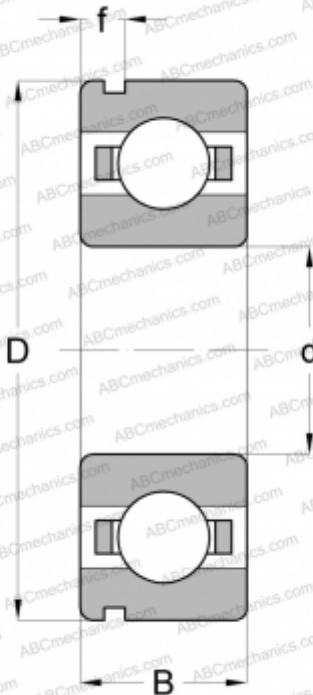

6005 N SKF

Deep groove ball bearings

TYPE: Ball bearings, Radial ball bearings, Single row, With snap ring groove, Open

Technical specification

DIMENSIONS, MM

d	25,000
D	47,000
B	12,000

WEIGHT, KG

0,080

MANUFACTURER

[SKF](#)

INTERCHANGE

ABC	6005 N
-----	------------------------

CALCULATION DATA

Basic dynamic load rating, C	11,900 kN
Basic static load rating, Co	6,550 kN
Fatigue load limit, Pu	0,275 kN
Reference speed	32000 r/min
Limiting speed	20000 r/min