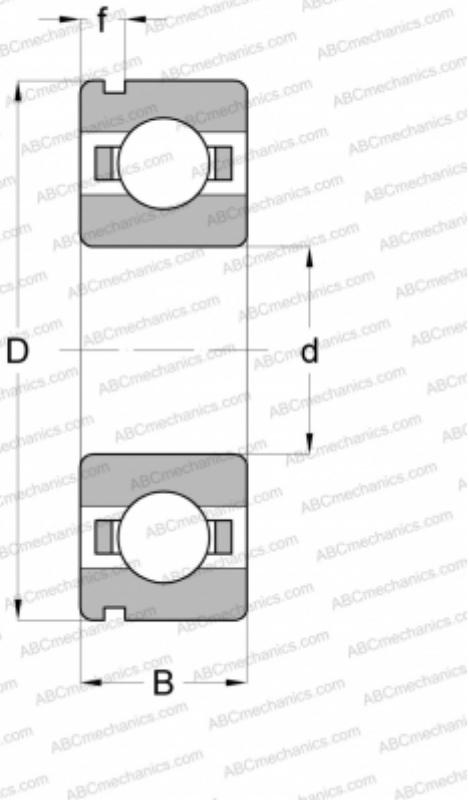

6205 N SKF

Deep groove ball bearings

TYPE: Ball bearings, Radial ball bearings, Single row, With snap ring groove, Open

Technical specification

DIMENSIONS, MM

d	25,000
D	52,000
B	15,000

WEIGHT, KG

0,130

MANUFACTURER

[SKF](#)

INTERCHANGE

ABC	6205 N
-----	------------------------

CALCULATION DATA

Basic dynamic load rating, C	14,800 kN
Basic static load rating, Co	7,800 kN
Fatigue load limit, Pu	0,335 kN
Reference speed	28000 r/min
Limiting speed	18000 r/min