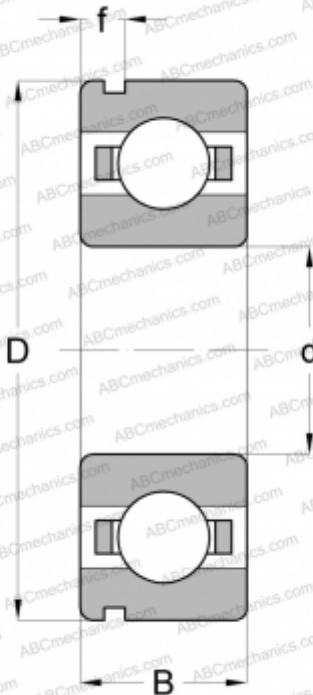

6206 N SKF

Deep groove ball bearings

TYPE: Ball bearings, Radial ball bearings, Single row, With snap ring groove, Open

Technical specification

DIMENSIONS, MM

d	30,000
D	62,000
B	16,000

WEIGHT, KG

0,200

MANUFACTURER

[SKF](#)

INTERCHANGE

ABC	6206 N
-----	------------------------

CALCULATION DATA

Basic dynamic load rating, C	20,300 kN
Basic static load rating, Co	11,200 kN
Fatigue load limit, Pu	0,475 kN
Reference speed	24000 r/min
Limiting speed	15000 r/min