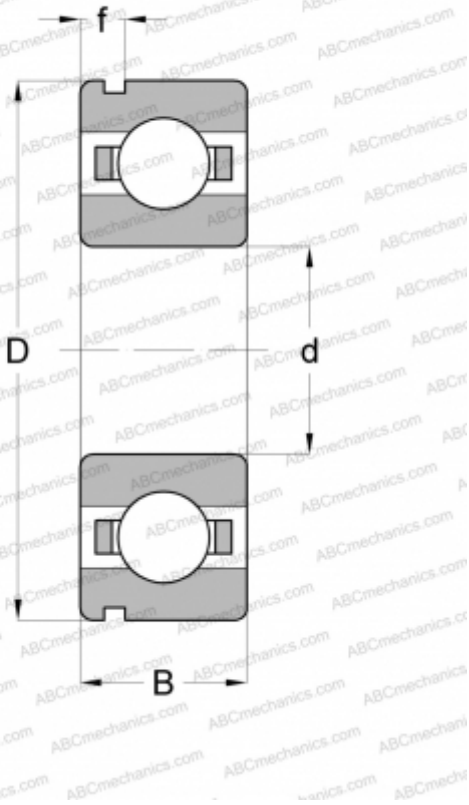

6207 N SKF

Deep groove ball bearings

TYPE: Ball bearings, Radial ball bearings, Single row, With snap ring groove, Open

Technical specification

DIMENSIONS, MM

d	35,000
D	72,000
B	17,000

WEIGHT, KG

0,290

MANUFACTURER

[SKF](#)

INTERCHANGE

ABC	6207 N

CALCULATION DATA

Basic dynamic load rating, C	27,000 kN
Basic static load rating, Co	15,300 kN
Fatigue load limit, Pu	0,655 kN
Reference speed	20000 r/min
Limiting speed	13000 r/min

ASSOCIATED PRODUCTS

SP 72 Snap ring