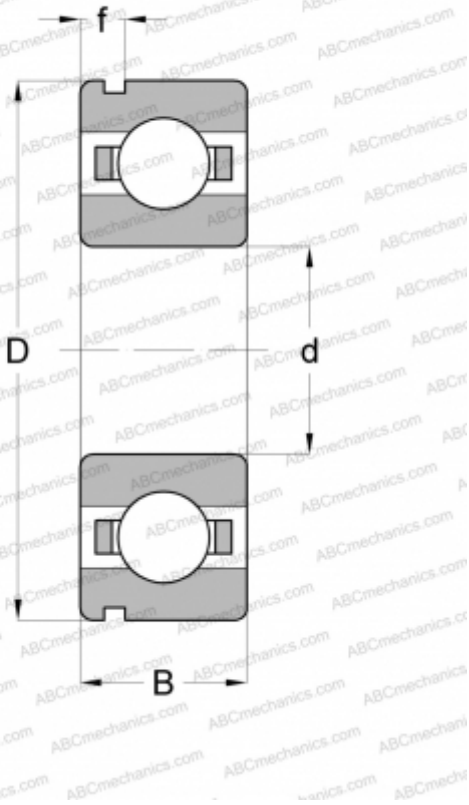

6208 N SKF

Deep groove ball bearings

TYPE: Ball bearings, Radial ball bearings, Single row, With snap ring groove, Open

Technical specification

DIMENSIONS, MM

d	40,000
D	80,000
B	18,000

WEIGHT, KG

0,370

MANUFACTURER

[SKF](#)

INTERCHANGE

ABC	6208 N
-----	------------------------

CALCULATION DATA

Basic dynamic load rating, C	32,500 kN
Basic static load rating, Co	19,000 kN
Fatigue load limit, Pu	0,800 kN
Reference speed	18000 r/min
Limiting speed	11000 r/min