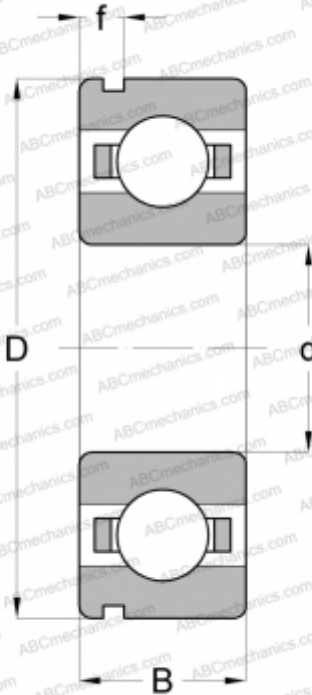

6216 N SKF

Deep groove ball bearings

TYPE: Ball bearings, Radial ball bearings, Single row, With snap ring groove, Open

Technical specification

DIMENSIONS, MM

d	80,000
D	140,000
B	26,000

WEIGHT, KG

1,400

MANUFACTURER

[SKF](#)

INTERCHANGE

ABC	6216 N
-----	------------------------

CALCULATION DATA

Basic dynamic load rating, C	72,800 kN
Basic static load rating, Co	55,000 kN
Fatigue load limit, Pu	2,200 kN
Reference speed	9500 r/min
Limiting speed	6000 r/min