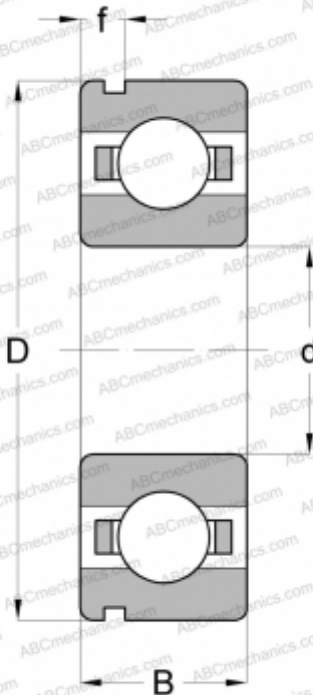

6218 N SKF

Deep groove ball bearings

TYPE: Ball bearings, Radial ball bearings, Single row, With snap ring groove, Open

Technical specification

DIMENSIONS, MM

d	90,000
D	160,000
B	30,000

WEIGHT, KG

2,150

MANUFACTURER

[SKF](#)

INTERCHANGE

ABC	6218 N
-----	------------------------

CALCULATION DATA

Basic dynamic load rating, C	101,000 kN
Basic static load rating, Co	73,500 kN
Fatigue load limit, Pu	2,800 kN
Reference speed	8500 r/min
Limiting speed	5300 r/min