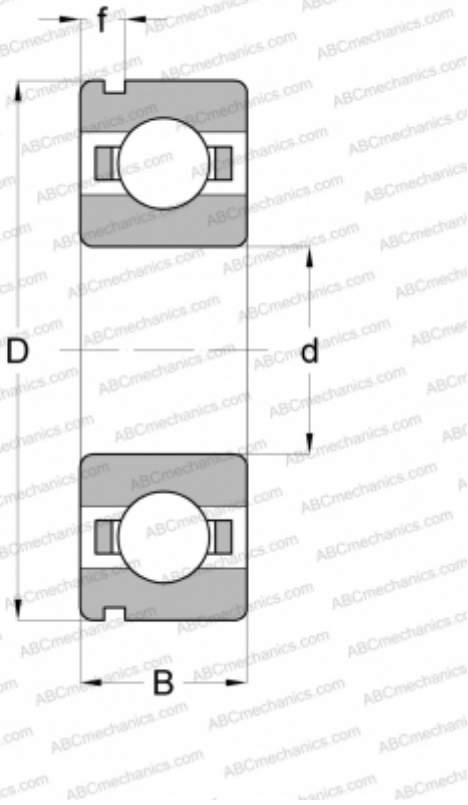

6024 N SKF

Deep groove ball bearings

TYPE: Ball bearings, Radial ball bearings, Single row, With snap ring groove, Open

Technical specification

DIMENSIONS, MM

d	120,000
D	180,000
B	28,000

WEIGHT, KG

2,050

ASSOCIATED PRODUCTS

SP 180 Snap ring