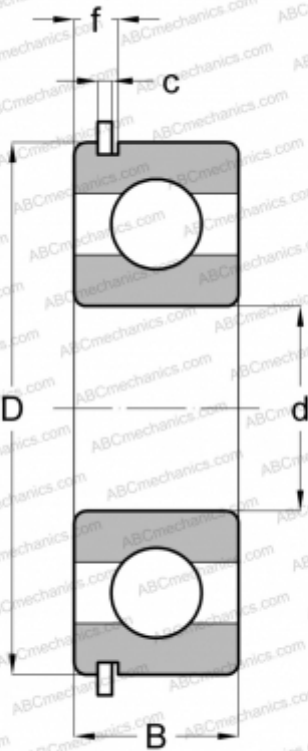

6007 NR STEYR

Deep groove ball bearings

TYPE: Ball bearings, Radial ball bearings, Single row, With snap ring groove, Snap ring

Technical specification

DIMENSIONS, MM

d	35,000
D	62,000
B	14,000
f	3,962
c	1,905

WEIGHT, KG

0,150

MANUFACTURER

[STEYR](#)

INTERCHANGE

ABC	6007 NR
SKF	6007 NR
MRC	107-KSG
FAG	6007 NR
FAFNIR	9107KG
NEW DEPARTURE	43L07