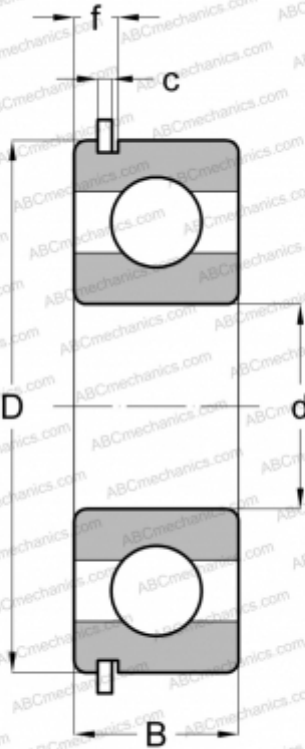

6011 NR ABC

Deep groove ball bearings

TYPE: Ball bearings, Radial ball bearings, Single row, With snap ring groove, Snap ring

Technical specification

DIMENSIONS, MM

| | |
|---|--------|
| d | 55,000 |
| D | 90,000 |
| B | 18,000 |
| f | 5,537 |
| c | 2,692 |

WEIGHT, KG

0,381

MANUFACTURER

[ABC](#)

INTERCHANGE

| | |
|---------------|-------------------------|
| SKF | 6011 NR |
| MRC | 111-KSG |
| FAG | 6011 NR |
| FAFNIR | 9111KG |
| STEYR | 6011 NR |
| NEW DEPARTURE | 43L11 |