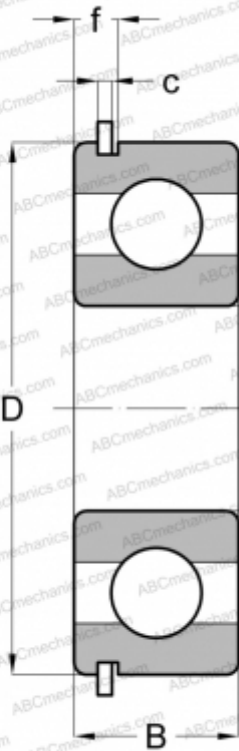

## 6011 NR STEYR

Deep groove ball bearings

TYPE: Ball bearings, Radial ball bearings, Single row, With snap ring groove, Snap ring

### Technical specification

#### DIMENSIONS, MM

d	55,000
D	90,000
B	18,000
f	5,537
c	2,692

#### WEIGHT, KG

0,381