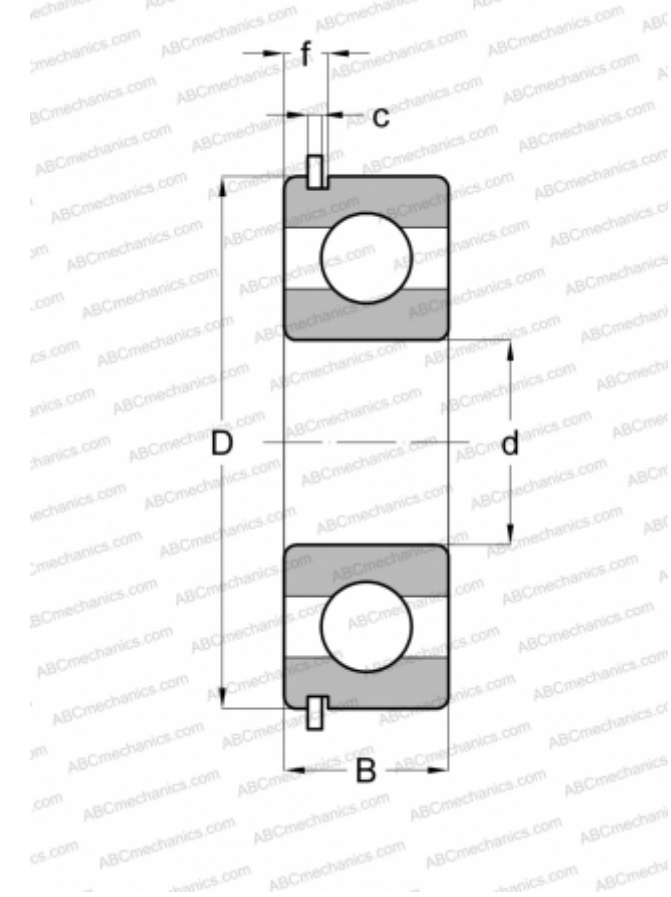

6200 NR SKF

Deep groove ball bearings

TYPE: Ball bearings, Radial ball bearings, Single row, With snap ring groove, Snap ring

Technical specification

DIMENSIONS, MM

d	10,000
D	30,000
B	9,000
c	1,120

WEIGHT, KG

0,032

MANUFACTURER

[SKF](#)

INTERCHANGE

ABC	6200 NR
MRC	200-SG
FAG	6200 NR
STEYR	6200 NR
NEW DEPARTURE	43200

CALCULATION DATA

Basic dynamic load rating, C	5,400 kN
Basic static load rating, Co	2,360 kN
Fatigue load limit, Pu	0,100 kN
Reference speed	56000 r/min
Limiting speed	34000 r/min

INCLUDED PRODUCTS

SP 30 Snap ring