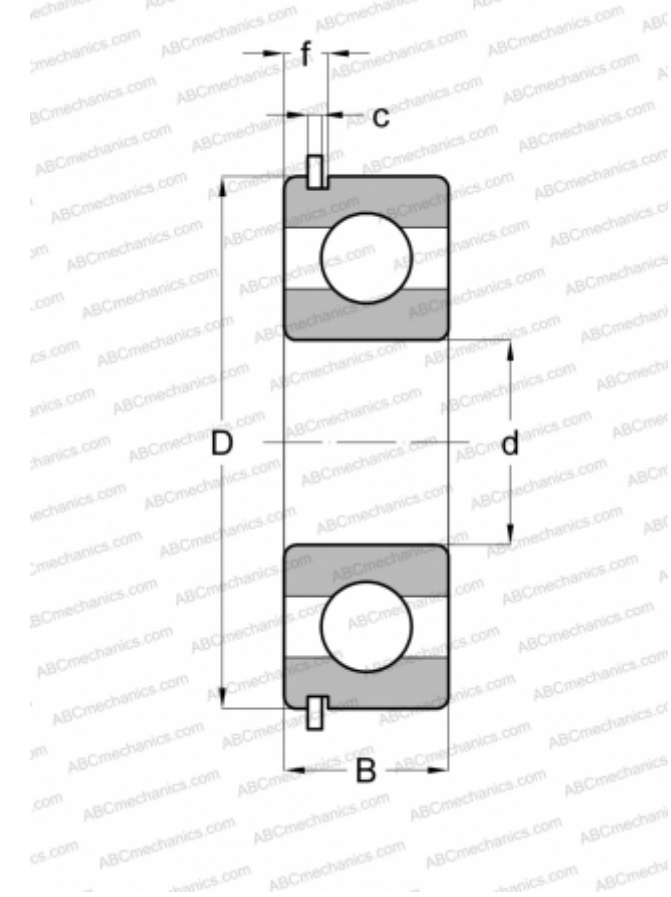

6201 NR SKF

Deep groove ball bearings

TYPE: Ball bearings, Radial ball bearings, Single row, With snap ring groove, Snap ring

Technical specification

DIMENSIONS, MM

d	12,000
D	32,000
B	10,000
c	1,120

WEIGHT, KG

0,037

MANUFACTURER

[SKF](#)

INTERCHANGE

ABC	6201 NR
FAG	6201 NR
FAFNIR	201KG
STEYR	6201 NR
NEW DEPARTURE	43201

CALCULATION DATA

Basic dynamic load rating, C	7,280 kN
Basic static load rating, Co	3,100 kN
Fatigue load limit, Pu	0,132 kN
Reference speed	50000 r/min
Limiting speed	32000 r/min

INCLUDED PRODUCTS

SP 32 Snap ring