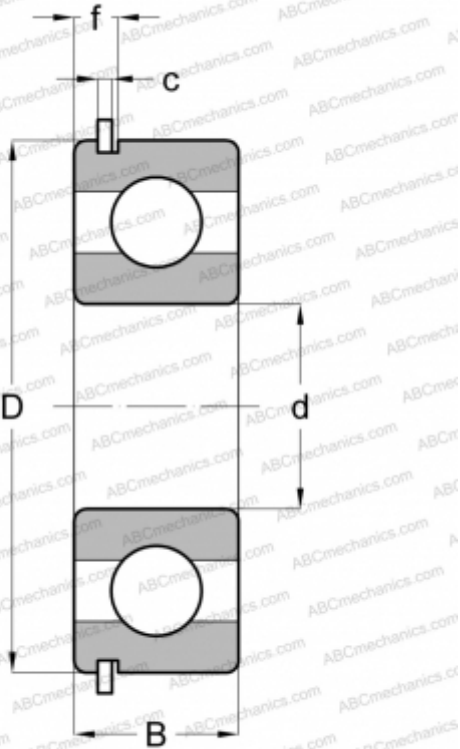

6202 NR SKF

Deep groove ball bearings

TYPE: Ball bearings, Radial ball bearings, Single row, With snap ring groove, Snap ring

Technical specification

DIMENSIONS, MM

d	15,000
D	35,000
B	11,000
c	1,120

WEIGHT, KG

INCLUDED PRODUCTS

SP 35 Snap ring