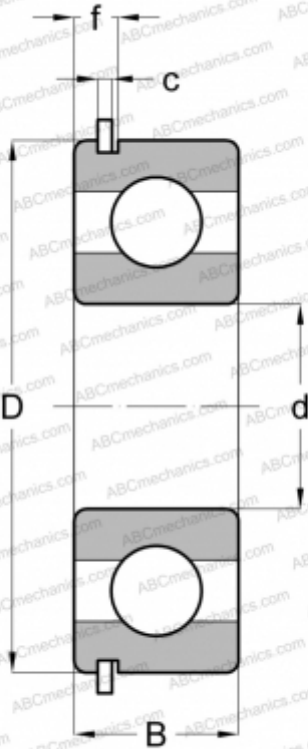

6203 NR ABC

Deep groove ball bearings

TYPE: Ball bearings, Radial ball bearings, Single row, With snap ring groove, Snap ring

Technical specification

DIMENSIONS, MM

| | |
|---|--------|
| d | 17,000 |
| D | 40,000 |
| B | 12,000 |
| f | 3,404 |
| c | 1,346 |

WEIGHT, KG

0,068

MANUFACTURER

[ABC](#)

INTERCHANGE

| | |
|---------------|-------------------------|
| SKF | 6203 NR |
| MRC | 203-SG |
| FAG | 6203 NR |
| FAFNIR | 203KG |
| STEYR | 6203 NR |
| NEW DEPARTURE | 43203 |