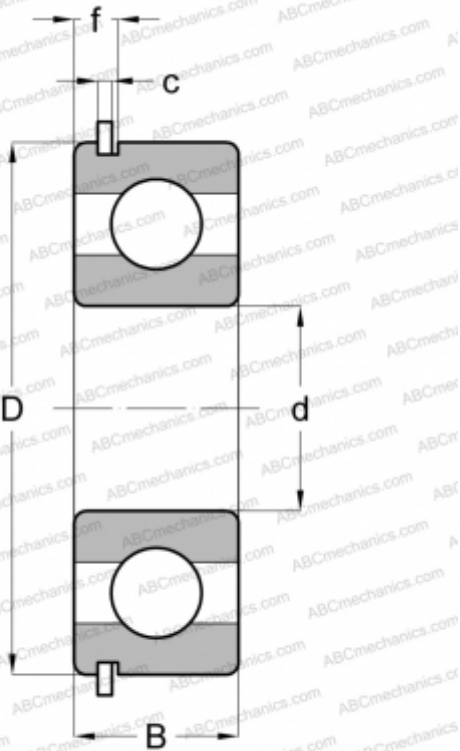

6203 NR SKF

Deep groove ball bearings

TYPE: Ball bearings, Radial ball bearings, Single row, With snap ring groove, Snap ring

Technical specification

DIMENSIONS, MM

d	17,000
D	40,000
B	12,000
c	1,120

WEIGHT, KG

0,065

MANUFACTURER

[SKF](#)

INTERCHANGE

ABC	6203 NR
MRC	203-SG
FAG	6203 NR
FAFNIR	203KG
STEYR	6203 NR
NEW DEPARTURE	43203

CALCULATION DATA

Basic dynamic load rating, C	9,950 kN
Basic static load rating, Co	4,750 kN
Fatigue load limit, Pu	0,200 kN
Reference speed	38000 r/min
Limiting speed	24000 r/min

INCLUDED PRODUCTS

SP 40 Snap ring