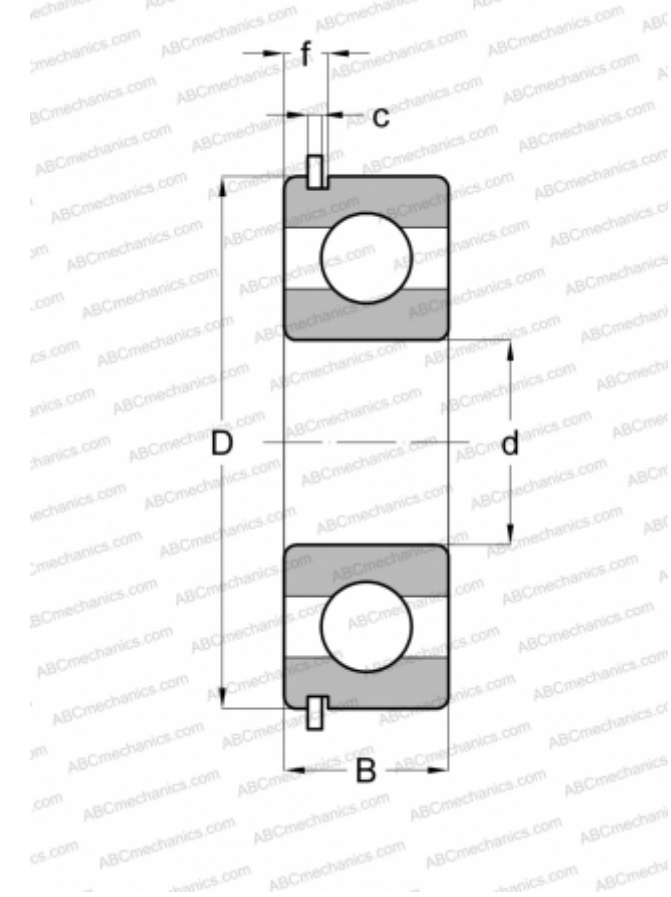

6204 NR SKF

Deep groove ball bearings

TYPE: Ball bearings, Radial ball bearings, Single row, With snap ring groove, Snap ring

Technical specification

DIMENSIONS, MM

d	20,000
D	47,000
B	14,000
c	1,120

WEIGHT, KG

INCLUDED PRODUCTS

SP 47 Snap ring