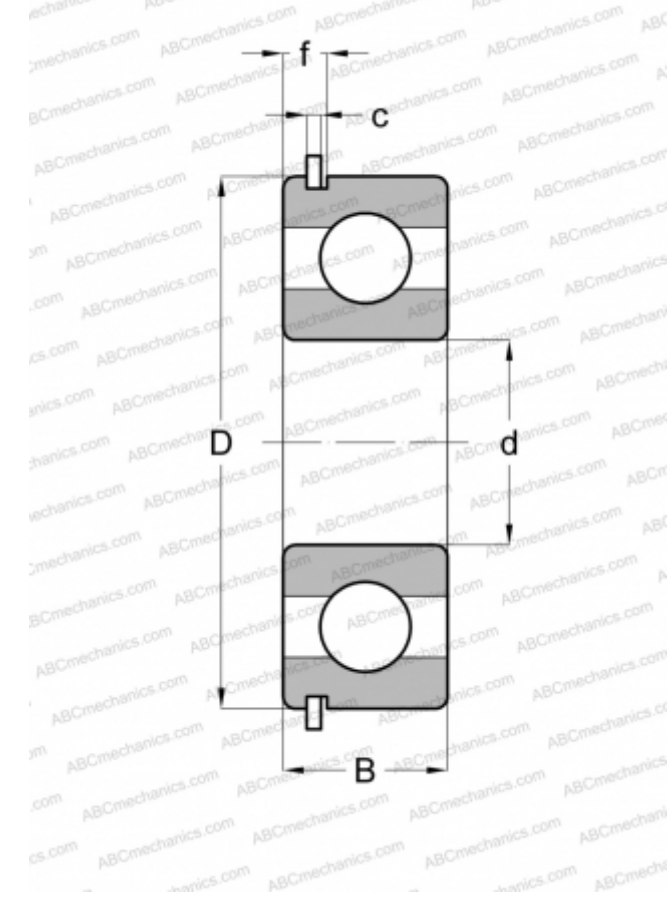

6206 NR SKF

Deep groove ball bearings

TYPE: Ball bearings, Radial ball bearings, Single row, With snap ring groove, Snap ring

Technical specification

DIMENSIONS, MM

d	30,000
D	62,000
B	16,000
c	1,700

WEIGHT, KG

0,200

MANUFACTURER

[SKF](#)

INTERCHANGE

ABC	6206 NR
MRC	206-SG
FAG	6206 NR
FAFNIR	206KG
STEYR	6206 NR
NEW DEPARTURE	43206

CALCULATION DATA

Basic dynamic load rating, C	20,300 kN
Basic static load rating, Co	11,200 kN
Fatigue load limit, Pu	0,475 kN
Reference speed	24000 r/min
Limiting speed	15000 r/min

INCLUDED PRODUCTS

SP 62 Snap ring