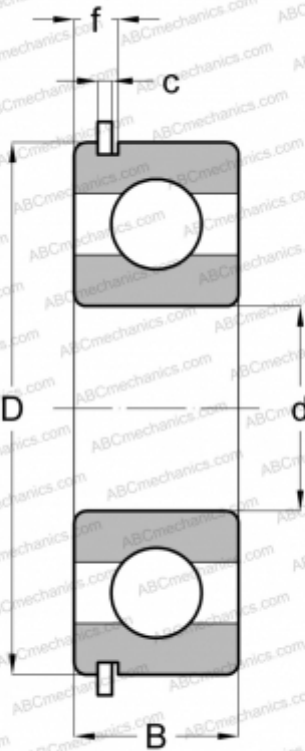

## 206-SG MRC

Deep groove ball bearings

TYPE: Ball bearings, Radial ball bearings, Single row, With snap ring groove, Snap ring

### Technical specification

#### DIMENSIONS, MM

d	30,000
D	62,000
B	16,000
f	5,156
c	1,905