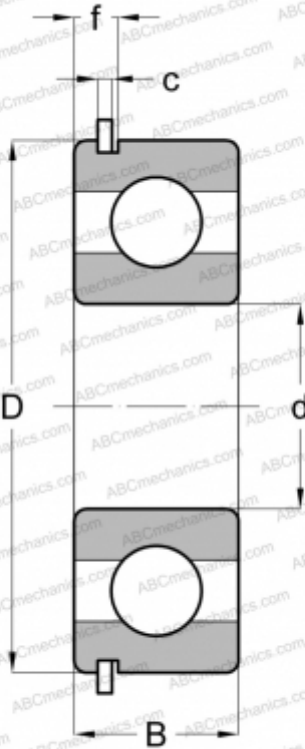

6207 NR STEYR

Deep groove ball bearings

TYPE: Ball bearings, Radial ball bearings, Single row, With snap ring groove, Snap ring

Technical specification

DIMENSIONS, MM

d	35,000
D	72,000
B	17,000
f	5,156
c	1,905

WEIGHT, KG

0,290

MANUFACTURER

[STEYR](#)

INTERCHANGE

ABC	6207 NR
SKF	6207 NR
MRC	207-SG
FAG	6207 NR
FAFNIR	207KG
NEW DEPARTURE	43207