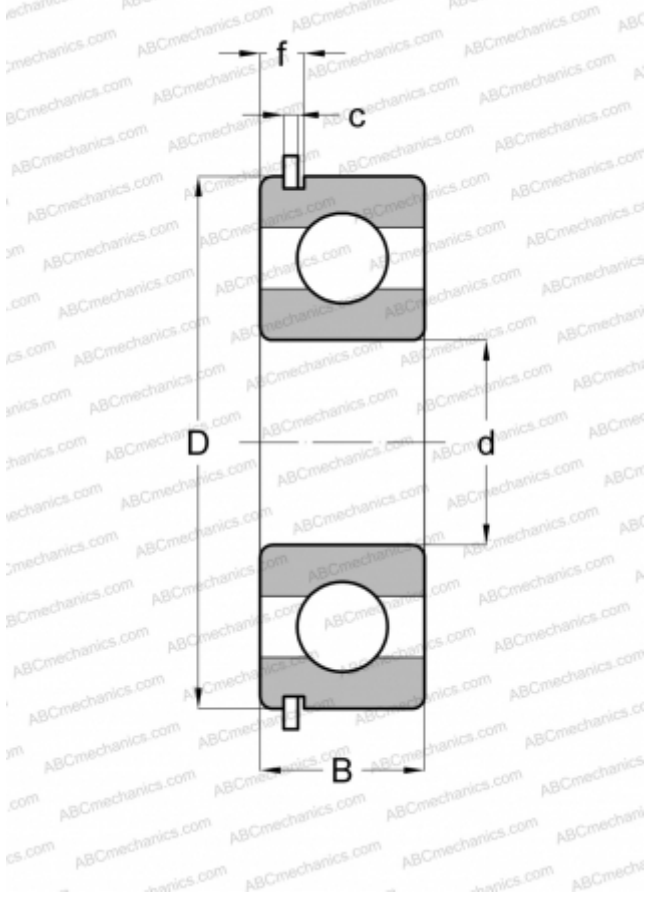

## 6209 NR ABC

Deep groove ball bearings

TYPE: Ball bearings, Radial ball bearings, Single row, With snap ring groove, Snap ring

### Technical specification

#### DIMENSIONS, MM

d	45,000
D	85,000
B	19,000
f	5,156
c	1,905

#### WEIGHT, KG

0,408