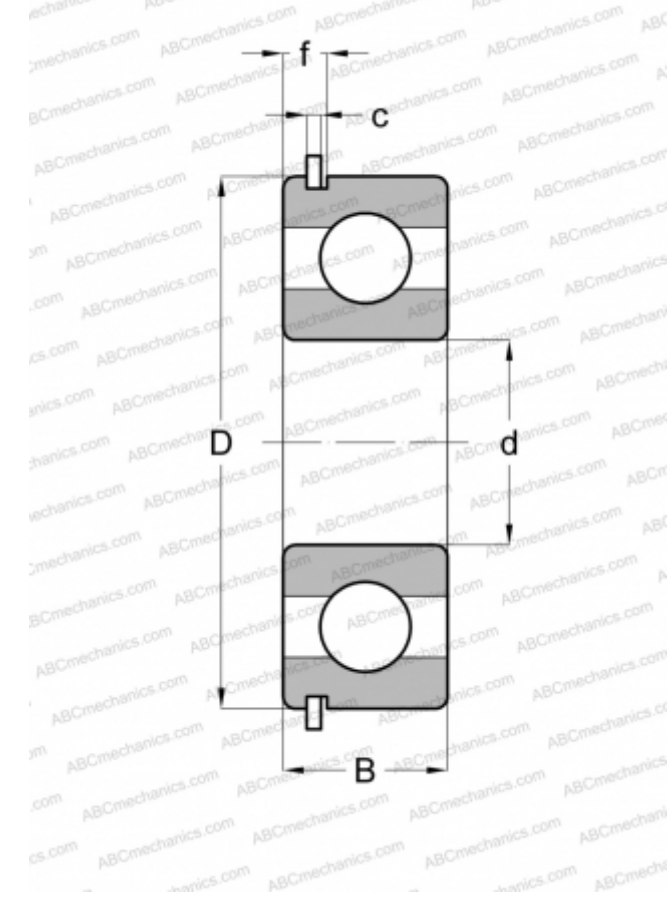

6214 NR SKF

Deep groove ball bearings

TYPE: Ball bearings, Radial ball bearings, Single row, With snap ring groove, Snap ring

Technical specification

DIMENSIONS, MM

d	70,000
D	125,000
B	24,000
c	2,820

WEIGHT, KG

1,050

MANUFACTURER

[SKF](#)

INTERCHANGE

ABC	6214 NR
MRC	214-SG
FAG	6214 NR
FAFNIR	214KG
STEYR	6214 NR
NEW DEPARTURE	43214

CALCULATION DATA

Basic dynamic load rating, C	63,700 kN
Basic static load rating, Co	45,000 kN
Fatigue load limit, Pu	1,900 kN
Reference speed	11000 r/min
Limiting speed	7000 r/min