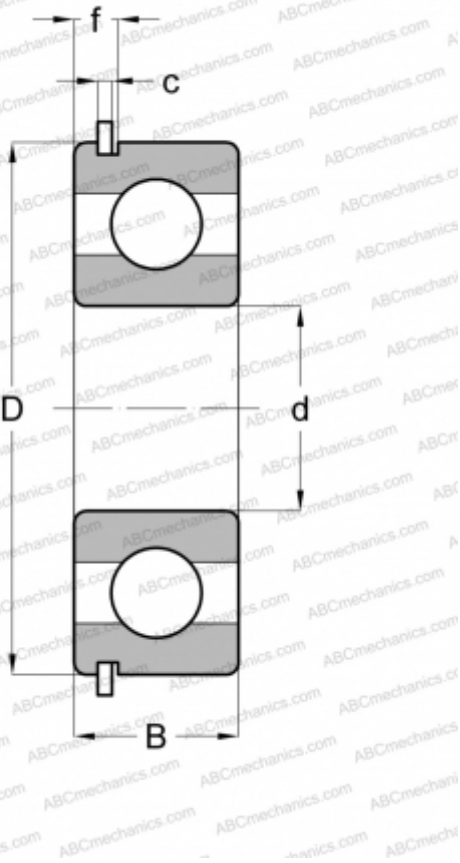

6217 NR SKF

Deep groove ball bearings

TYPE: Ball bearings, Radial ball bearings, Single row, With snap ring groove, Snap ring

Technical specification

DIMENSIONS, MM

d	85,000
D	150,000
B	28,000
c	2,820

WEIGHT, KG

1,800

MANUFACTURER

[SKF](#)

INTERCHANGE

ABC	6217 NR
FAG	6217 NR
STEYR	6217 NR
NEW DEPARTURE	43217

CALCULATION DATA

Basic dynamic load rating, C	87,100 kN
Basic static load rating, Co	64,000 kN
Fatigue load limit, Pu	2,500 kN
Reference speed	9000 r/min
Limiting speed	5600 r/min