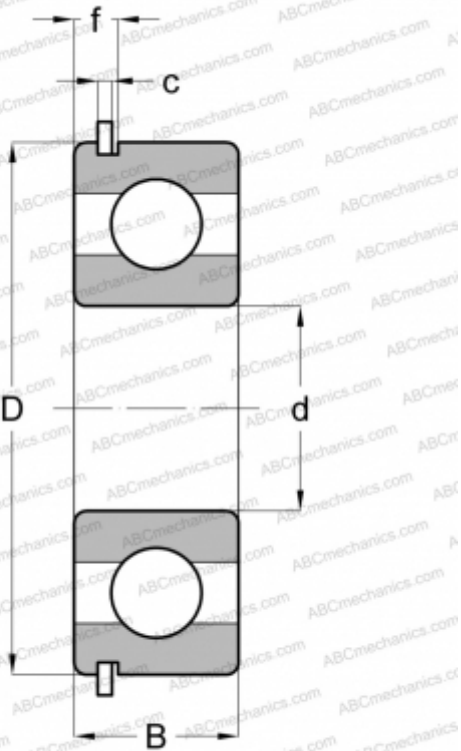

6219 NR SKF

Deep groove ball bearings

TYPE: Ball bearings, Radial ball bearings, Single row, With snap ring groove, Snap ring

Technical specification

DIMENSIONS, MM

d	95,000
D	170,000
B	32,000
c	3,100

WEIGHT, KG

2,600

MANUFACTURER

[SKF](#)

INTERCHANGE

ABC	6219 NR
FAG	6219 NR
STEYR	6219 NR
NEW DEPARTURE	43219

CALCULATION DATA

Basic dynamic load rating, C	114,000 kN
Basic static load rating, Co	81,500 kN
Fatigue load limit, Pu	3,000 kN
Reference speed	8000 r/min
Limiting speed	5000 r/min