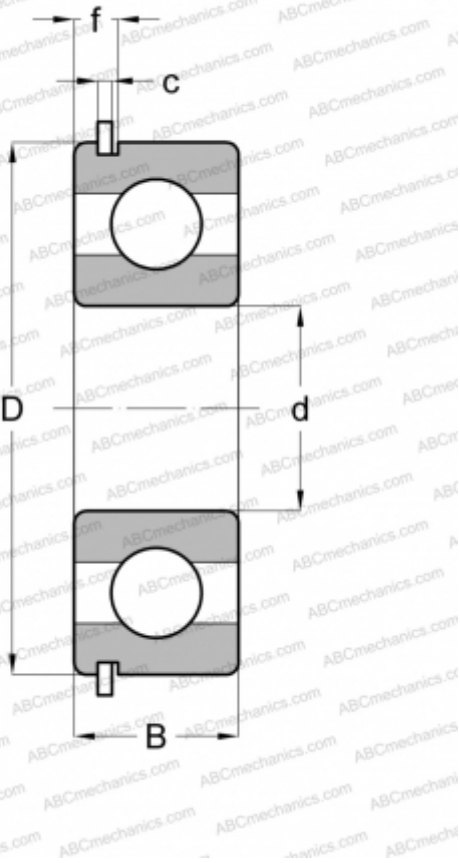

6220 NR SKF

Deep groove ball bearings

TYPE: Ball bearings, Radial ball bearings, Single row, With snap ring groove, Snap ring

Technical specification

DIMENSIONS, MM

d	100,000
D	180,000
B	34,000
c	3,100

WEIGHT, KG

3,150

MANUFACTURER

[SKF](#)

INTERCHANGE

ABC	6220 NR
FAG	6220 NR
STEYR	6220 NR
NEW DEPARTURE	43220

CALCULATION DATA

Basic dynamic load rating, C	127,000 kN
Basic static load rating, Co	93,000 kN
Fatigue load limit, Pu	3,350 kN
Reference speed	7500 r/min
Limiting speed	4800 r/min

INCLUDED PRODUCTS

SP 180 Snap ring