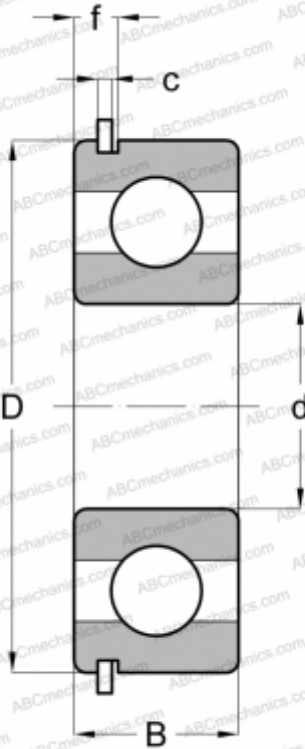

6307 NR STEYR

Deep groove ball bearings

TYPE: Ball bearings, Radial ball bearings, Single row, With snap ring groove, Snap ring

Technical specification

DIMENSIONS, MM

d	35,000
D	80,000
B	21,000
f	5,156
c	1,880

WEIGHT, KG

0,458

MANUFACTURER

[STEYR](#)

INTERCHANGE

ABC	6307 NR
SKF	6307 NR
MRC	307-SG
FAG	6307 NR
FAFNIR	307KG
NEW DEPARTURE	43307