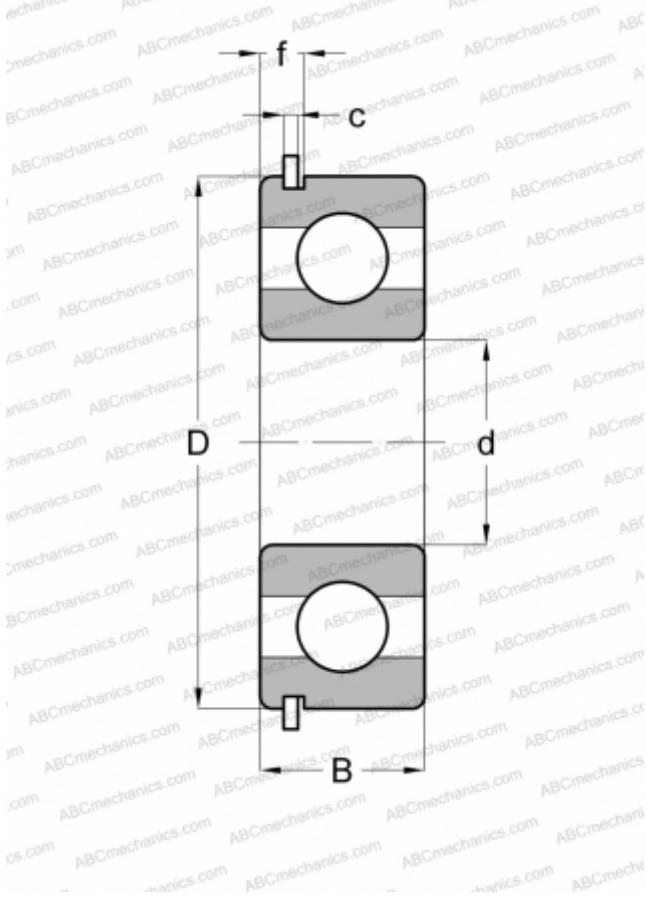

308KG FAFNIR

Deep groove ball bearings

TYPE: Ball bearings, Radial ball bearings, Single row, With snap ring groove, Snap ring

Technical specification

DIMENSIONS, MM

d	40,000
D	90,000
B	23,000
f	5,969
c	2,692

WEIGHT, KG

0,635

MANUFACTURER

[FAFNIR](#)

INTERCHANGE

ABC	6308 NR
SKF	6308 NR
MRC	308-SG
FAG	6308 NR
STEYR	6308 NR
NEW DEPARTURE	43308