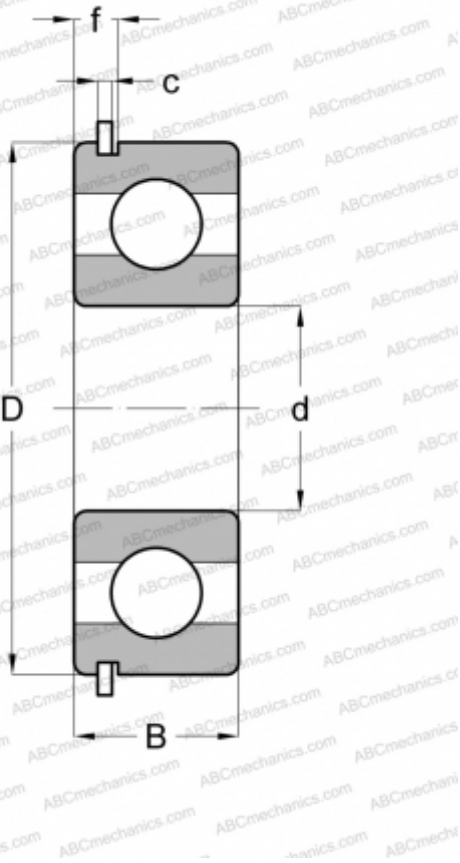

6005 NR SKF

Deep groove ball bearings

TYPE: Ball bearings, Radial ball bearings, Single row, With snap ring groove, Snap ring

Technical specification

DIMENSIONS, MM

d	25,000
D	47,000
B	12,000
c	1,120

WEIGHT, KG

0,080

MANUFACTURER

[SKF](#)

CALCULATION DATA

Basic dynamic load rating, C	11,900 kN
Basic static load rating, Co	6,550 kN
Fatigue load limit, Pu	0,275 kN
Reference speed	32000 r/min
Limiting speed	20000 r/min

INCLUDED PRODUCTS

SP 47 Snap ring