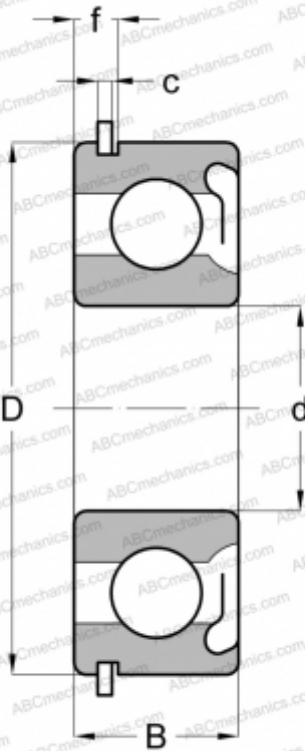

## 6200-ZNR SKF

Deep groove ball bearings

TYPE: Ball bearings, Radial ball bearings, Single row, With snap ring groove, Snap ring, shield Z

### Technical specification

#### DIMENSIONS, MM

d	10,000
D	30,000
B	9,000
c	1,120

#### WEIGHT, KG

0,032