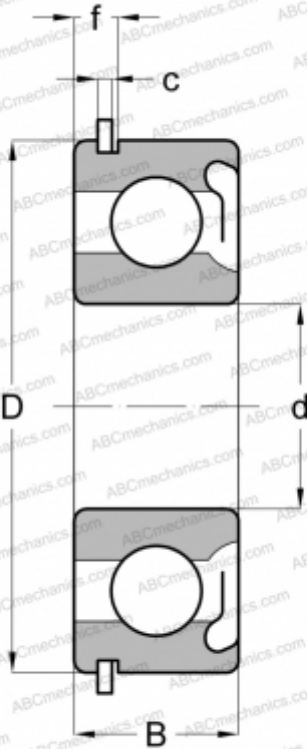

6200 ZNR STEYR

Deep groove ball bearings

TYPE: Ball bearings, Radial ball bearings, Single row, With snap ring groove, Snap ring, shield Z

Technical specification

DIMENSIONS, MM

d	10,000
D	30,000
B	9,000
f	3,404
c	1,346

WEIGHT, KG

0,036

MANUFACTURER

[STEYR](#)

INTERCHANGE

ABC	6200 ZNR
SKF	6200-ZNR
MRC	200-SFG
FAG	6200 ZNR
NEW DEPARTURE	47500