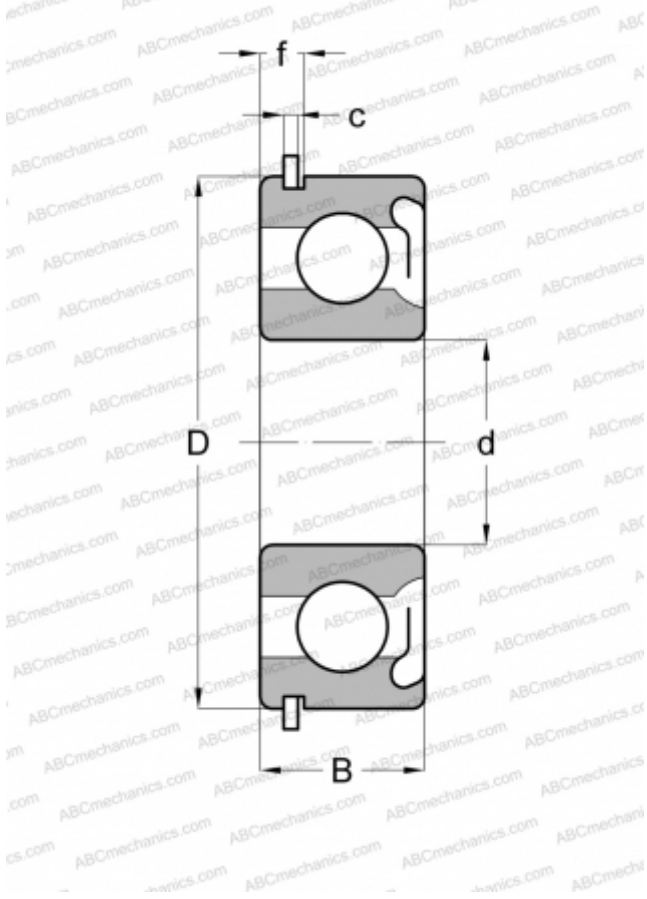

## 300-SFG MRC

Deep groove ball bearings

TYPE: Ball bearings, Radial ball bearings, Single row, With snap ring groove, Snap ring, shield Z

### Technical specification

#### DIMENSIONS, MM

$d$	10,000
$D$	35,000
$B$	11,000
$f$	3,404
$c$	1,346

#### WEIGHT, KG

0,054