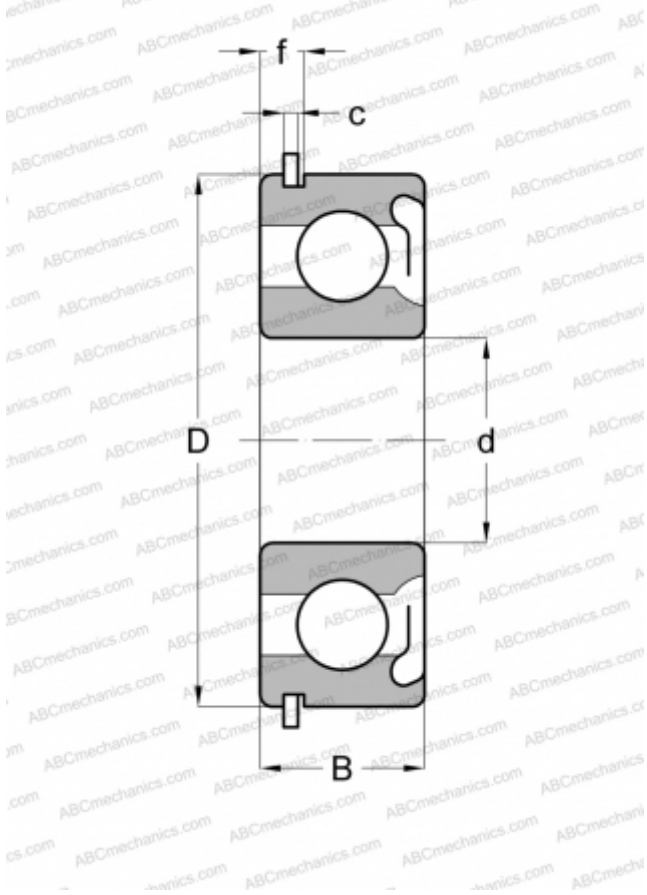

## 6201-ZNR SKF

Deep groove ball bearings

TYPE: Ball bearings, Radial ball bearings, Single row, With snap ring groove, Snap ring, shield Z

### Technical specification

#### DIMENSIONS, MM

d	12,000
D	32,000
B	10,000
c	1,120

#### WEIGHT, KG

0,037