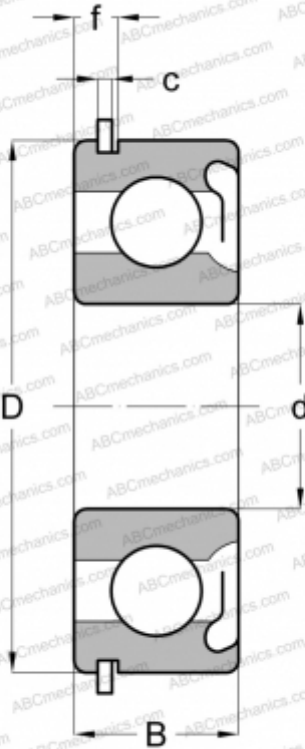

## 47601 NEW DEPARTURE

Deep groove ball bearings

TYPE: Ball bearings, Radial ball bearings, Single row, With snap ring groove, Snap ring, shield Z

### Technical specification

#### DIMENSIONS, MM

d	12,000
D	37,000
B	12,000
f	3,404
c	1,346

#### WEIGHT, KG

0,064