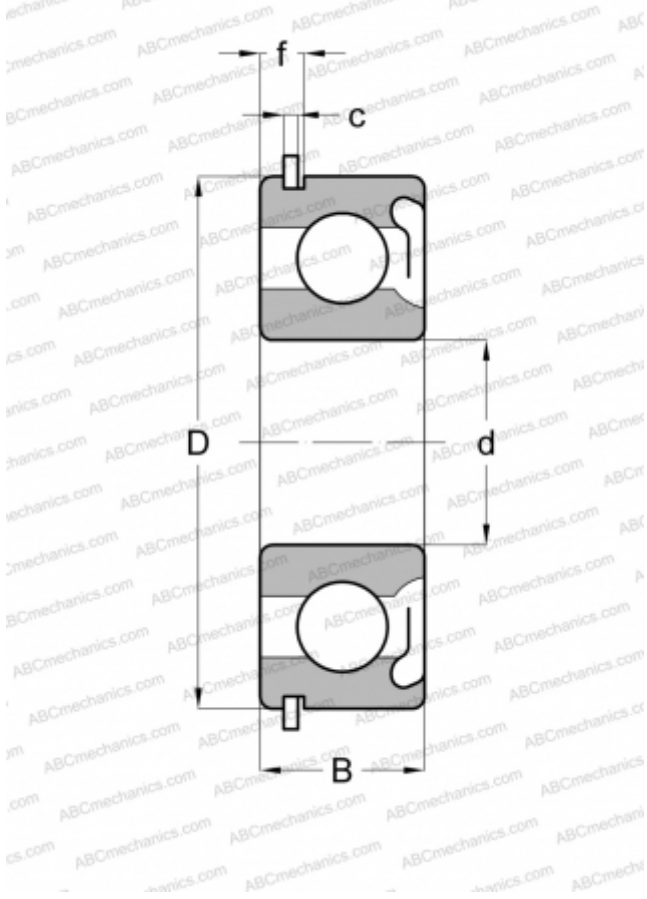

6002 ZNR STEYR

Deep groove ball bearings

TYPE: Ball bearings, Radial ball bearings, Single row, With snap ring groove, Snap ring, shield Z

Technical specification

DIMENSIONS, MM

d	15,000
D	32,000
B	9,000
f	3,404
c	1,346

WEIGHT, KG

0,027

MANUFACTURER

[STEYR](#)

INTERCHANGE

ABC	6002 ZNR
MRC	102-KSFG
NEW DEPARTURE	473L02