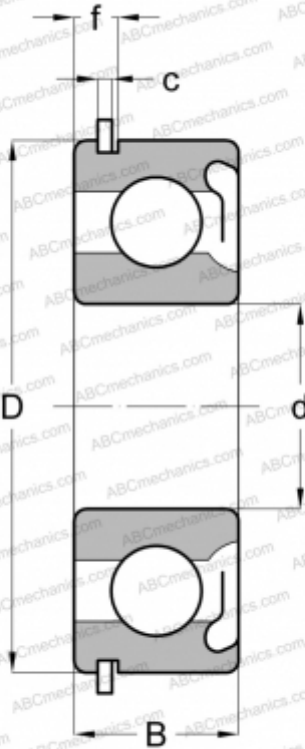

473L02 NEW DEPARTURE

Deep groove ball bearings

TYPE: Ball bearings, Radial ball bearings, Single row, With snap ring groove, Snap ring, shield Z

Technical specification

DIMENSIONS, MM

d	15,000
D	32,000
B	9,000
f	3,404
c	1,346

WEIGHT, KG

0,027

MANUFACTURER

[NEW DEPARTURE](#)

INTERCHANGE

ABC	6002 ZNR
MRC	102-KSFG
STEYR	6002 ZNR