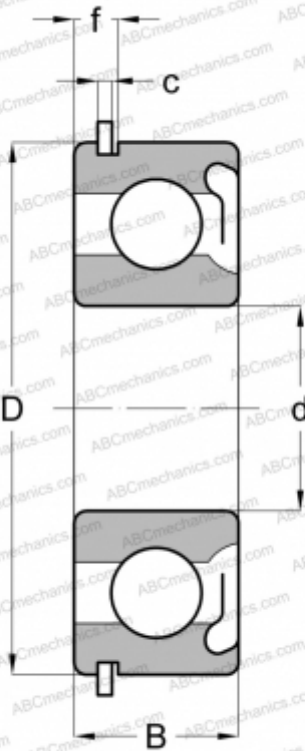

## 202KDG FAFNIR

Deep groove ball bearings

TYPE: Ball bearings, Radial ball bearings, Single row, With snap ring groove, Snap ring, shield Z

### Technical specification

#### DIMENSIONS, MM

d	15,000
D	35,000
B	11,000
f	3,404
c	1,346

#### WEIGHT, KG

0,045