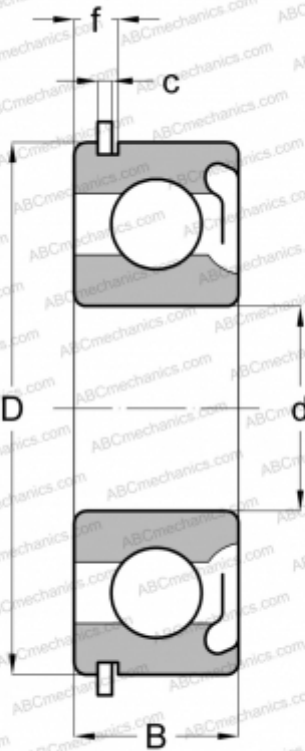

47502 NEW DEPARTURE

Deep groove ball bearings

TYPE: Ball bearings, Radial ball bearings, Single row, With snap ring groove, Snap ring, shield Z

Technical specification

DIMENSIONS, MM

d	15,000
D	35,000
B	11,000
f	3,404
c	1,346

WEIGHT, KG

0,045

MANUFACTURER

[NEW DEPARTURE](#)

INTERCHANGE

ABC	6202 ZNR
SKF	6202-ZNR
MRC	202-SFG
FAG	6202 ZNR
FAFNIR	202KDG
STEYR	6202 ZNR