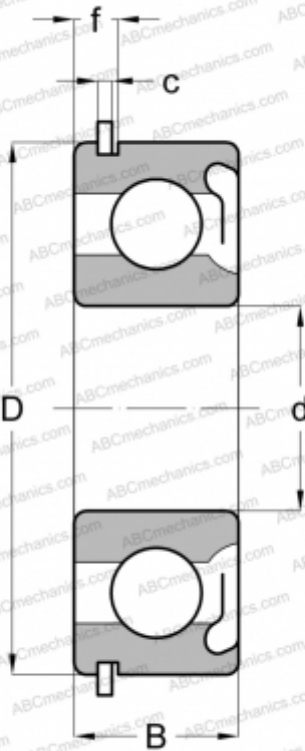

47503 NEW DEPARTURE

Deep groove ball bearings

TYPE: Ball bearings, Radial ball bearings, Single row, With snap ring groove, Snap ring, shield Z

Technical specification

DIMENSIONS, MM

d	17,000
D	40,000
B	12,000
f	3,404
c	1,346

WEIGHT, KG

0,068

MANUFACTURER

[NEW DEPARTURE](#)

INTERCHANGE

ABC	6203 ZNR
SKF	6203-ZNR
MRC	203-SFG
FAG	6203 ZNR
FAFNIR	203KDG
STEYR	6203 ZNR