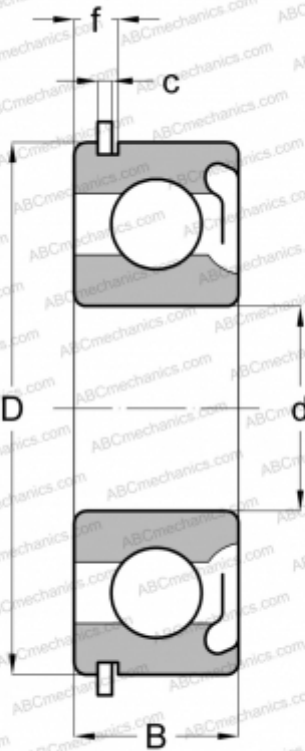

47603 NEW DEPARTURE

Deep groove ball bearings

TYPE: Ball bearings, Radial ball bearings, Single row, With snap ring groove, Snap ring, shield Z

Technical specification

DIMENSIONS, MM

d	17,000
D	47,000
B	14,000
f	3,785
c	1,346

WEIGHT, KG

0,118

MANUFACTURER

[NEW DEPARTURE](#)

INTERCHANGE

ABC	6303 ZNR
SKF	6303-ZNR
MRC	303-SFG
FAG	6303 ZNR
STEYR	6303 ZNR