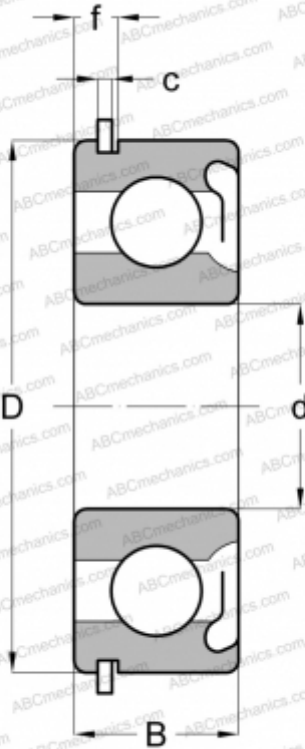

6004-ZNR SKF

Deep groove ball bearings

TYPE: Ball bearings, Radial ball bearings, Single row, With snap ring groove, Snap ring, shield Z

Technical specification

DIMENSIONS, MM

d	20,000
D	42,000
B	12,000
c	1,120

WEIGHT, KG

0,069

MANUFACTURER

[SKF](#)

INTERCHANGE

ABC	6004 ZNR
MRC	104-KSFG
STEYR	6004 ZNR
NEW DEPARTURE	473L04

CALCULATION DATA

Basic dynamic load rating, C	9,950 kN
Basic static load rating, Co	5,000 kN
Fatigue load limit, Pu	0,212 kN
Reference speed	38000 r/min
Limiting speed	24000 r/min