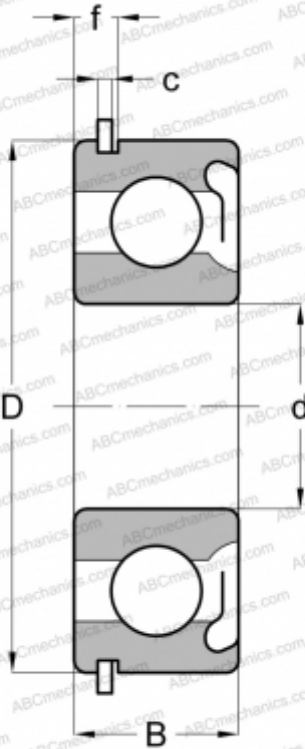

473L04 NEW DEPARTURE

Deep groove ball bearings

TYPE: Ball bearings, Radial ball bearings, Single row, With snap ring groove, Snap ring, shield Z

Technical specification

DIMENSIONS, MM

d	20,000
D	42,000
B	12,000
f	3,404
c	1,346

WEIGHT, KG

0,064

MANUFACTURER

[NEW DEPARTURE](#)

INTERCHANGE

ABC	6004 ZNR
SKF	6004-ZNR
MRC	104-KSFG
STEYR	6004 ZNR