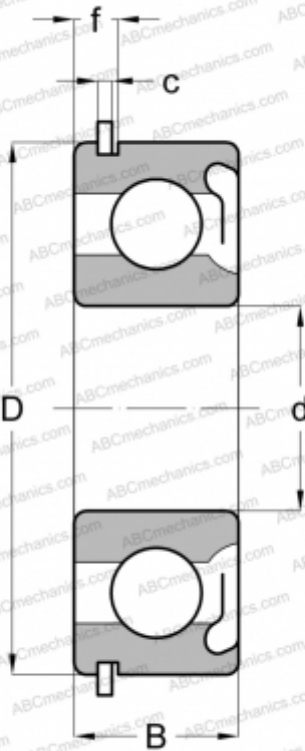

473L05 NEW DEPARTURE

Deep groove ball bearings

TYPE: Ball bearings, Radial ball bearings, Single row, With snap ring groove, Snap ring, shield Z

Technical specification

DIMENSIONS, MM

d	25,000
D	47,000
B	12,000
f	3,404
c	1,346

WEIGHT, KG

0,082

MANUFACTURER

[NEW DEPARTURE](#)

INTERCHANGE

ABC	6005 ZNR
SKF	6005-ZNR
MRC	105-KSFG
STEYR	6005 ZNR