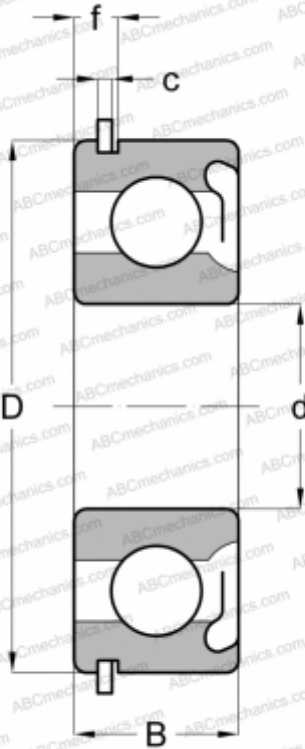

205-SFG MRC

Deep groove ball bearings

TYPE: Ball bearings, Radial ball bearings, Single row, With snap ring groove, Snap ring, shield Z

Technical specification

DIMENSIONS, MM

d	25,000
D	52,000
B	15,000
f	3,785
c	1,346

WEIGHT, KG

0,132

MANUFACTURER

[MRC](#)

INTERCHANGE

ABC	6205 ZNR
SKF	6205-ZNR
FAG	6205 ZNR
FAFNIR	205KDG
STEYR	6205 ZNR
NEW DEPARTURE	47505