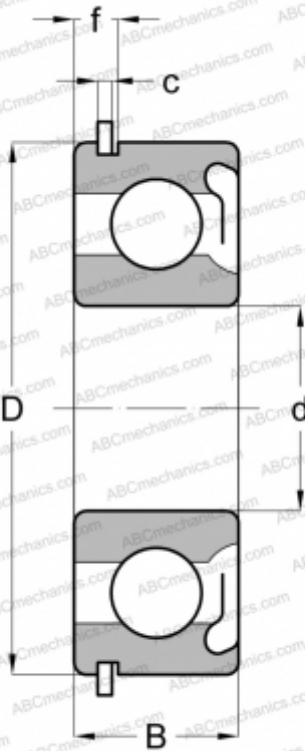

47505 NEW DEPARTURE

Deep groove ball bearings

TYPE: Ball bearings, Radial ball bearings, Single row, With snap ring groove, Snap ring, shield Z

Technical specification

DIMENSIONS, MM

d	25,000
D	52,000
B	15,000
f	3,785
c	1,346

WEIGHT, KG

0,132

MANUFACTURER

[NEW DEPARTURE](#)

INTERCHANGE

ABC	6205 ZNR
SKF	6205-ZNR
MRC	205-SFG
FAG	6205 ZNR
FAFNIR	205KDG
STEYR	6205 ZNR