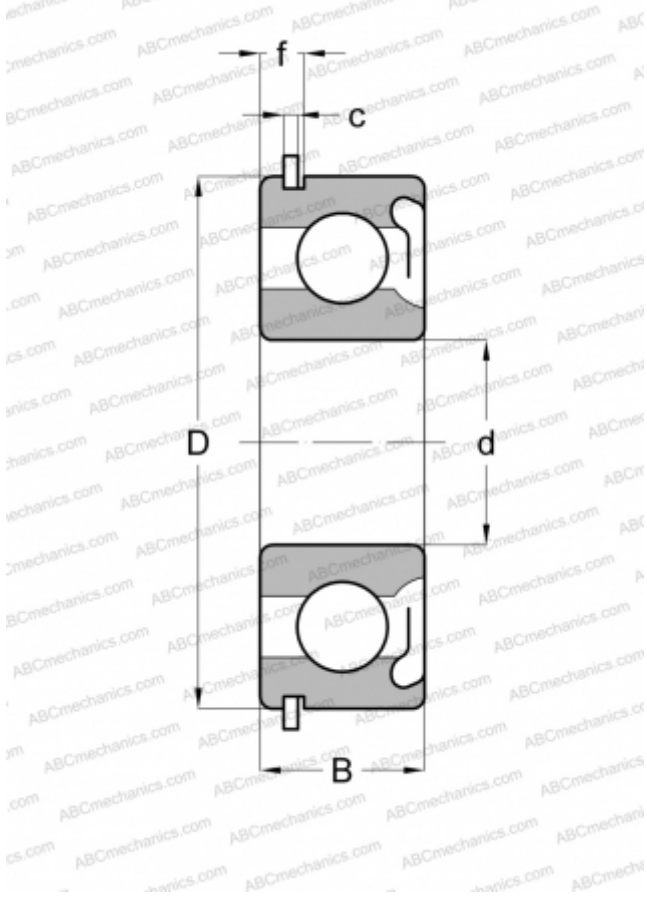

## 305-SFG MRC

Deep groove ball bearings

TYPE: Ball bearings, Radial ball bearings, Single row, With snap ring groove, Snap ring, shield Z

### Technical specification

#### DIMENSIONS, MM

d	25,000
D	62,000
B	17,000
f	5,156
c	1,880

#### WEIGHT, KG

0,236