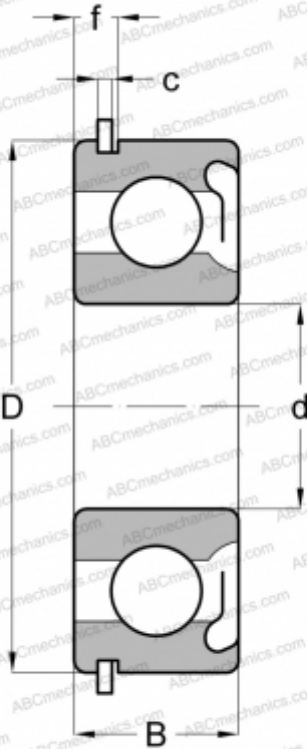

## 6006 ZNR STEYR

Deep groove ball bearings

TYPE: Ball bearings, Radial ball bearings, Single row, With snap ring groove, Snap ring, shield Z

### Technical specification

#### DIMENSIONS, MM

d	30,000
D	55,000
B	13,000
f	3,404
c	1,346

#### WEIGHT, KG

0,118