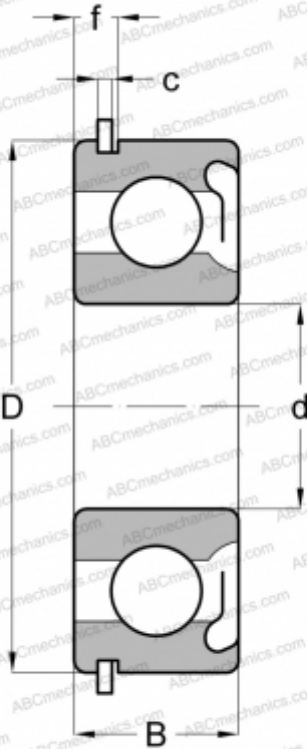

## 6306 ZNR STEYR

Deep groove ball bearings

TYPE: Ball bearings, Radial ball bearings, Single row, With snap ring groove, Snap ring, shield Z

### Technical specification

#### DIMENSIONS, MM

d	30,000
D	72,000
B	19,000
f	5,156
c	1,880