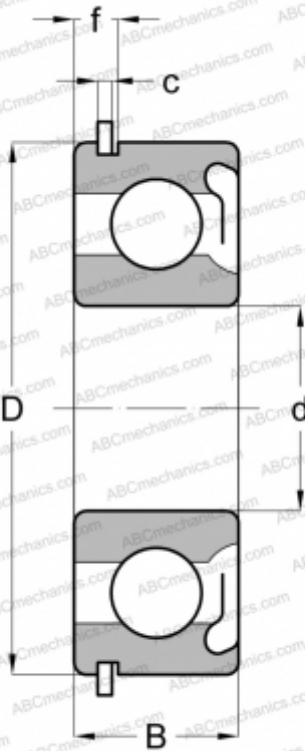

473L07 NEW DEPARTURE

Deep groove ball bearings

TYPE: Ball bearings, Radial ball bearings, Single row, With snap ring groove, Snap ring, shield Z

Technical specification

DIMENSIONS, MM

d	35,000
D	62,000
B	14,000
f	3,962
c	1,905

WEIGHT, KG

0,150

MANUFACTURER

[NEW DEPARTURE](#)

INTERCHANGE

ABC	6007 ZNR
MRC	107-KSFG
STEYR	6007 ZNR